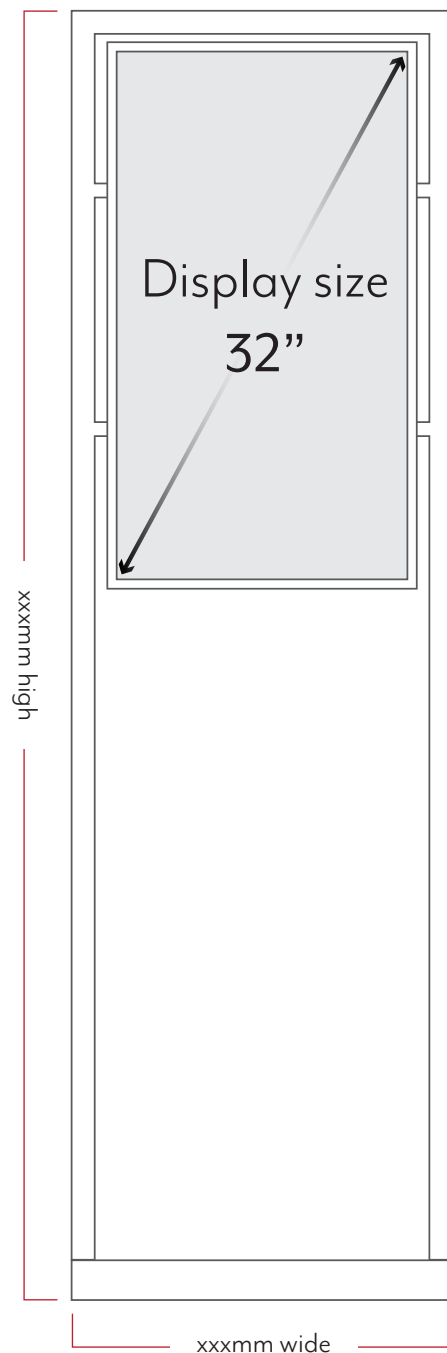

32

Compact.

A perfect balance of size and versatility. The 32 is a budget friendly, practical and high quality Digital Display. Equally at home in an office, lobby or small social event.

Features.

⊙ Bespoke Solutions:

Tailored digital signage for every event, ensuring a seamless integration with your brand.

⊙ Cutting-Edge Technology:

Stay ahead of the curve with the latest in digital display advancements, enhancing the visual appeal of your event.

⊙ Versatility:

From LED video walls to interactive displays, we offer a wide range of options to suit your event's unique requirements.

⊙ Real-Time Updates:

Keep your audience engaged with dynamic content updates and live feeds, ensuring your event remains relevant and exciting.

Purchase

£1,500.00

Lease per month **£60.00**